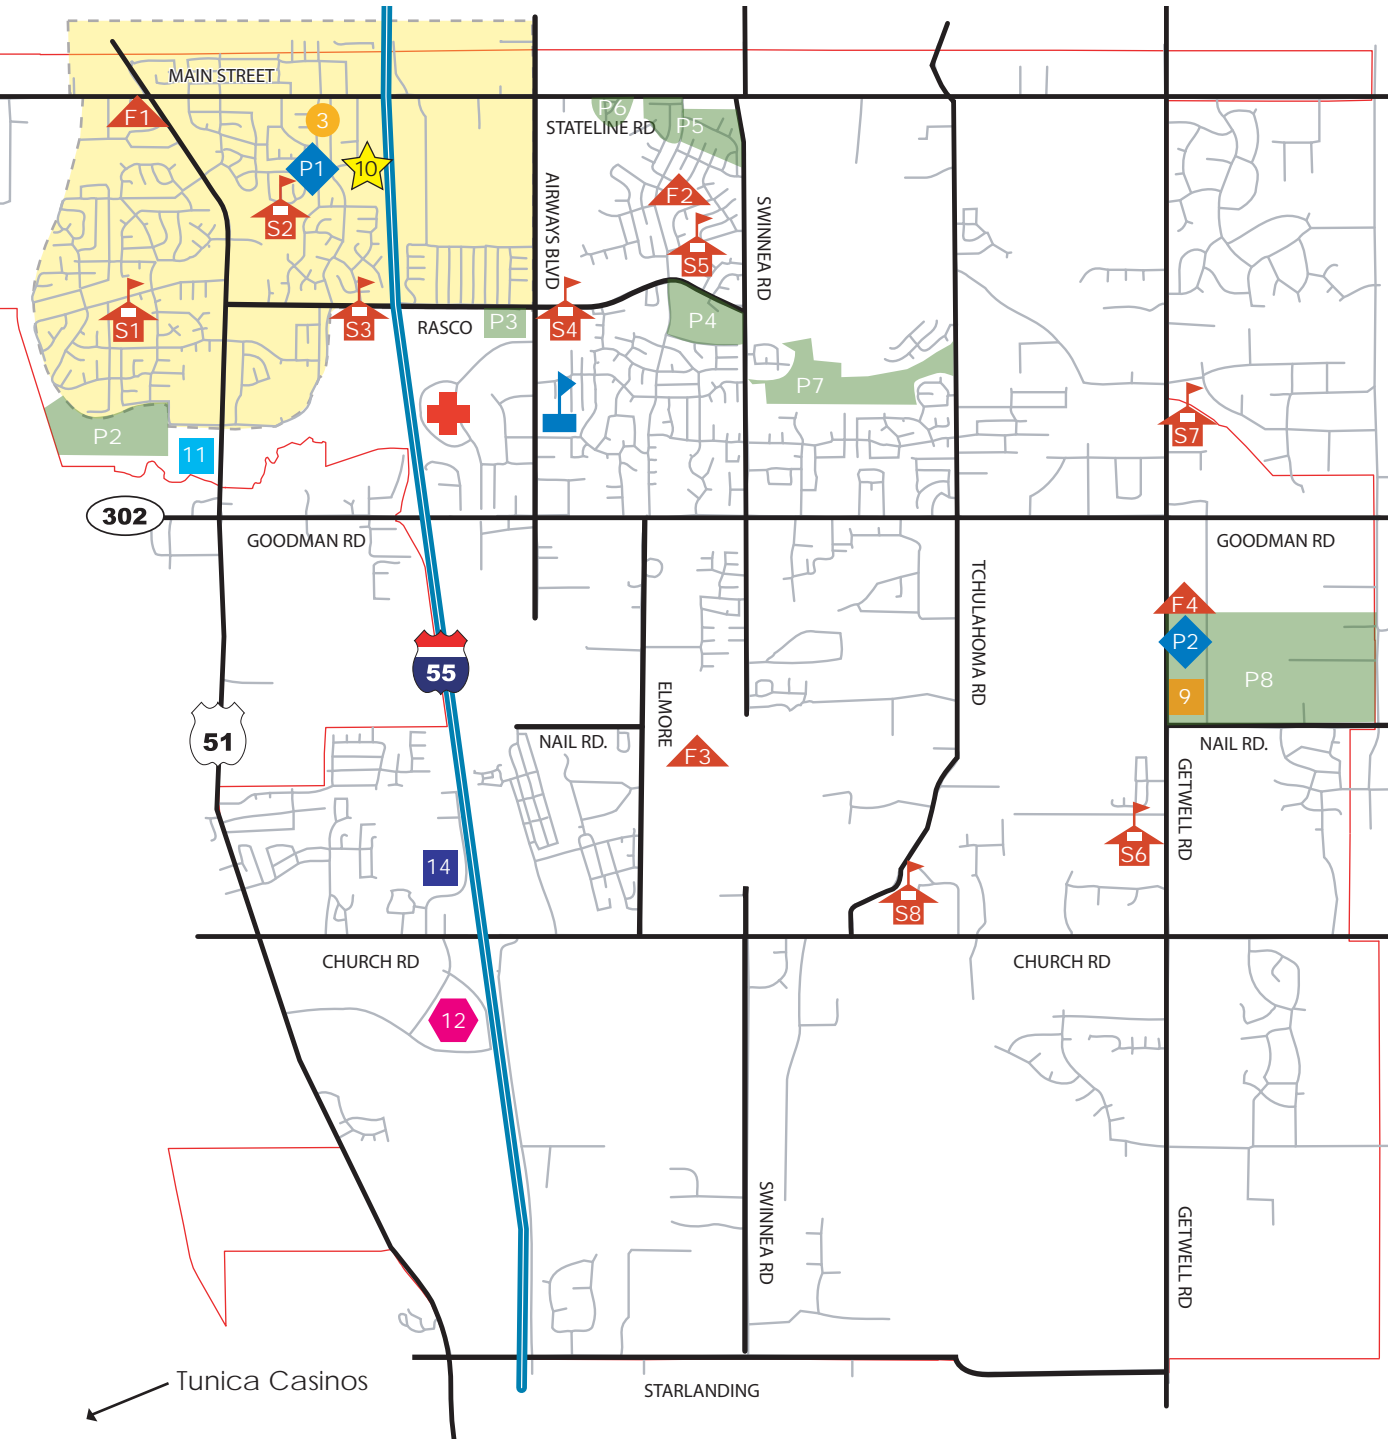

# Getting Around In Southaven

## Map Legend

	<b>Schools</b>		Library
	S1 - Hope Sullivan Elementary		Hospital
	S2 - Southaven Elementary		Post Office
	S3 - Southaven High School		Snowden House
	S4 - Southaven Middle School		City Hall / Chamber
	S5 - Greenbrook Elementary		Entergy
	S6 - DeSoto Central Schools Elementary, Middle and High		Desoto Civic Center
	S7 - Southern Baptist Education Center (S.B.E.C. K-12)		51 & Main Street District
	S8 - Sacred Heart School (K-6)		Mississippi Valley Gas
	<b>Parks</b>		Public Works Animal Shelter
	P1 - Southaven Soccer Complex		Milti-Purpose Arena
	P2 - Cherry Valley Park		Tennis Complex
	P3 - Phillip Leach Rotary Park		City Boundary
	P4 - Greenbrook Softball Complex		
	P5 - Southaven Municipal Golf Course		
	P6 - Stateline Road Park		
	P7 - Central Park		
	P8 - Snowden Grove Park		
	<b>Police Departments</b>		
	P1 - Police Headquarters		
	P2 - Police Precinct		
	<b>Fire Departements</b>		
	F1 - Station 1		
	F2 - Station 2		
	F3 - Station 3		
	F4 - Station 4		

### "TOP OF MISSISSIPPI"

Memphis International Airport

# OLIVE BRANCH, MS