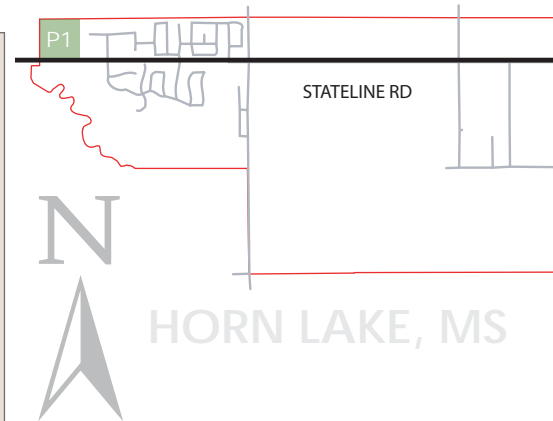

## Map Legend

	<b>Schools</b>		Library
	S1 - Hope Sullivan Elementary		Hospital
	S2 - Southaven Elementary		Post Office
	S3 - Southaven High School		Snowden House
	S4 - Southaven Middle School		City Hall / Chamber
	S5 - Greenbrook Elementary		Entergy
	S6 - DeSoto Central Schools Elementary, Middle and High		Desoto Civic Center
	S7 - Southern Baptist Education Center (S.B.E.C. K-12)		51 & Main Street District
	S8 - Sacred Heart School (K-6)		Mississippi Valley Gas
	<b>Parks</b>		Public Works Animal Shelter
	P1 - Southaven Soccer Complex		Milti-Purpose Arena
	P2 - Cherry Valley Park		Tennis Complex
	P3 - Phillip Leach Rotary Park		City Boundary
	P4 - Greenbrook Softball Complex		
	P5 - Southaven Municipal Golf Course		
	P6 - Stateline Road Park		
	P7 - Central Park		
	P8 - Snowden Grove Park		
	<b>Police Departments</b>		
	P1 - Police Headquarters		
	P2 - Police Precinct		
	<b>Fire Departements</b>		
	F1 - Station 1		
	F2 - Station 2		
	F3 - Station 3		
	F4 - Station 4		

### "TOP OF MISSISSIPPI"

Memphis International Airport